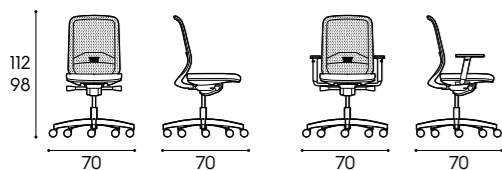

Sedie su ruote

Swivel chairs

Assen

Struttura / Frame
in nylon e rete / in nylon and mesh
nero / black

Seduta imbottita / Padded seat
tessuti per sedie su ruote
swivel chair fabrics

Basamento a 5 razze girevole
5-star swivel base
nero, cromato / black, chrome

Finiture immagine / Finishes pictured
TL32, nero / TL32, black

York

Struttura / Frame
in polipropilene e rete o polipropilene
in polypropylene and mesh
or polypropylene
nero / black

Seduta imbottita / Padded seat
tessuti per sedie su ruote
swivel chair fabrics

Basamento a 5 razze girevole
5-star swivel base
nero, cromato / black, chrome

Finiture immagine / Finishes pictured
TL32, nero / TL32, black

Basilea

Struttura / Frame
in tecnopolimero / in technopolymer
nero / black

Sedia imbottita / Padded chair
tessuti per sedie su ruote
swivel chair fabrics

Basamento a 5 razze girevole
5-star swivel base
nero, cromato / black, chrome

Finiture immagine / Finishes pictured
TL32, nero / TL32, black

Montreal

Struttura / Frame
in polipropilene / in polypropylene
nero / black

Sedia imbottita / Padded chair
tessuti per sedie su ruote
swivel chair fabrics

Basamento a 5 razze girevole
5-star swivel base
nero, cromato / black, chrome

Finiture immagine / Finishes pictured
TL32, nero / TL32, black

Sofia

Struttura / Frame
in tecnopolimero e rete
in technopolymer and mesh
nero / black

Seduta imbottita / Padded seat
tessuti per sedie su ruote
swivel chair fabrics

Basamento a 5 razze girevole
5-star swivel base
nero, cromato / black, chrome

Finiture immagine / Finishes pictured
TL32, nero / TL32, black

Laki

Struttura / Frame
in tecnopolimero / in technopolymer
nero / black

Sedia imbottita / Padded chair
TL30 e TL32 / TL30 and TL32

Basamento a 5 razze girevole
5-star swivel base
nero / black