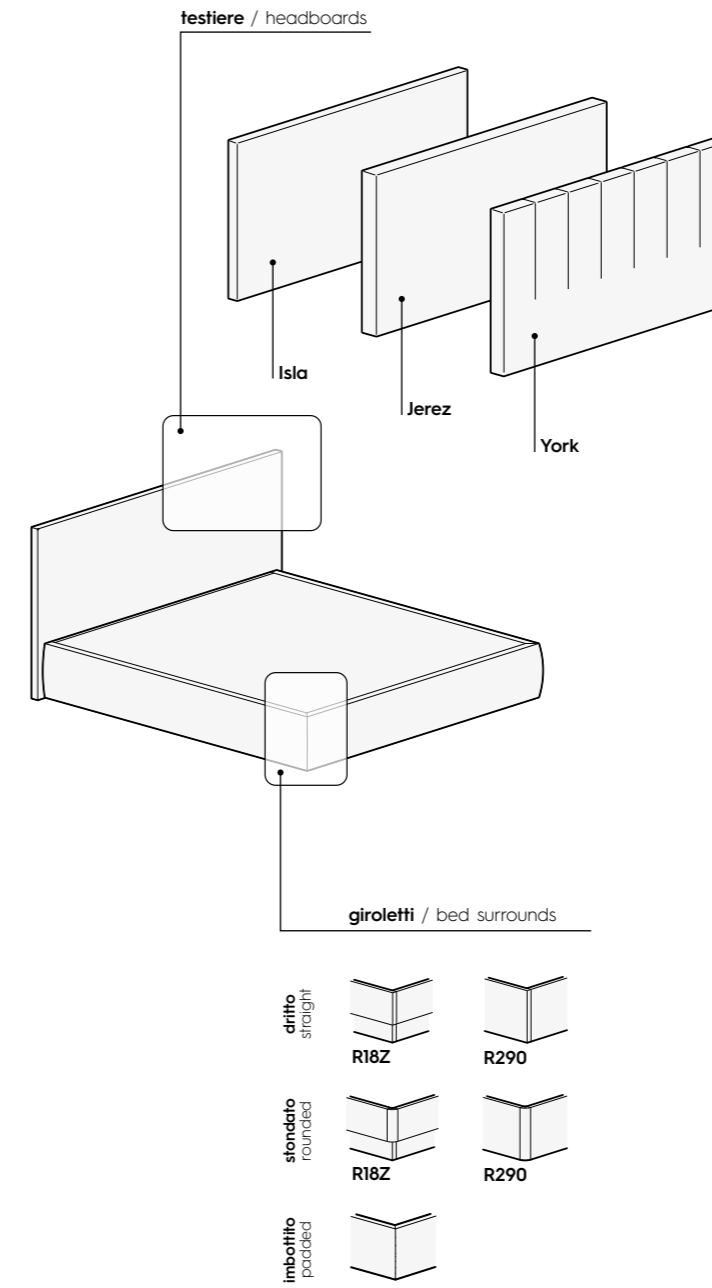

Letti imbottiti
Padded beds