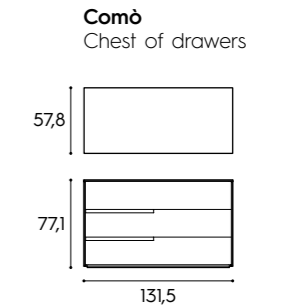

Bonn

Finiture / Finishes
finiture basic e smart / basic and smart finishes

Finiture immagine / Finishes pictured
basalto, calce / basalto, calce

Presente a pag. / Featured on page
188