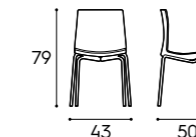

Sedie Chairs

Sedia in tecnopolimero
Technopolymer chair
J00, J21, J54 / J00, J21, J54

Finiture immagine / Finishes pictured
J54 / J54

Presente a pag. / Featured on page
65, 127

Sedia in tecnopolimero
Technopolymer chair
J00 / J00

Finiture immagine / Finishes pictured
J00 / J00

Presente a pag. / Featured on page
73

Sedie imbottite Upholstered chairs

Seduta imbottita / Upholstered chair
tutti i tessuti e feltro
all fabrics and felt

Basamento R1 in metallo
Metal R1 base
bianco / white

Finiture immagine / Finishes pictured
smooth T175, bianco / smooth T175, white

Presente a pag. / Featured on page
49, 77, 101, 175

Seduta imbottita / Upholstered chair
tutti i tessuti e feltro
all fabrics and felt

Basamento R2 in metallo
Metal R2 base
bianco, nero / white, black

Finiture immagine / Finishes pictured
feltro TF23, bianco / felt TF23, white

Presente a pag. / Featured on page
87, 145, 185

Seduta in tecnopolimero
Technopolymer seat
J00, J10, J23, J36 / J00, J10, J23, J36

Basamento R1 in metallo
Metal R1 base
bianco / white

Finiture immagine / Finishes pictured
J00 / J00

Seduta in tecnopolimero
Technopolymer seat
J00, J10, J23, J36 / J00, J10, J23, J36

Basamento R2 in metallo
Metal R2 base
bianco, nero / white, black

Finiture immagine / Finishes pictured
J10, nero / J10, black

Presente a pag. / Featured on page
21, 56, 110, 122

Seduta in ecopelle e gambe in metallo
Imitation leather seat and metal legs
bianco, testa di moro / white, dark brown

Finiture immagine / Finishes pictured
testa di moro / dark brown

Presente a pag. / Featured on page
63, 90, 104, 116