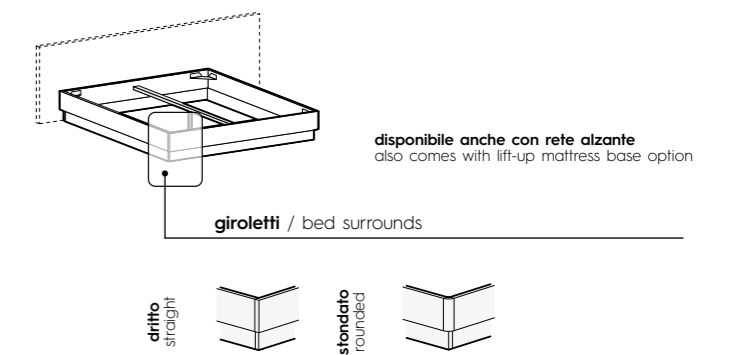

Turca R18Z / Platform bed R18Z