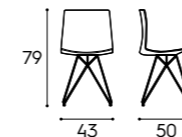

Sedie Chairs

Sedia in tecnopolimero
Technopolymer chair
J00, J21, J54 / J00, J21, J54

Finiture immagine / Finishes pictured
J54 / J54

Presente a pag. / Featured on page
65, 127

Sedia in tecnopolimero
Technopolymer chair
J00 / J00

Finiture immagine / Finishes pictured
J00 / J00

Presente a pag. / Featured on page
73

Sedie imbottite Upholstered chairs

Seduta imbottita / Upholstered chair
tutti i tessuti e feltro
all fabrics and felt

Basamento R1 in metallo
Metal R1 base
bianco / white

Finiture immagine / Finishes pictured
smooth T175, bianco / smooth T175, white

Presente a pag. / Featured on page
49, 77, 101, 175

Seduta imbottita / Upholstered chair
tutti i tessuti e feltro
all fabrics and felt

Basamento R2 in metallo
Metal R2 base
bianco, nero / white, black

Finiture immagine / Finishes pictured
feltro TF23, bianco / felt TF23, white

Presente a pag. / Featured on page
87, 145, 185

Seduta in tecnopolimero
Technopolymer seat
J00, J10, J23, J36 / J00, J10, J23, J36

Basamento R1 in metallo
Metal R1 base
bianco / white

Finiture immagine / Finishes pictured
J00 / J00

Seduta in tecnopolimero
Technopolymer seat
J00, J10, J23, J36 / J00, J10, J23, J36

Basamento R2 in metallo
Metal R2 base
bianco, nero / white, black

Finiture immagine / Finishes pictured
J10, nero / J10, black

Presente a pag. / Featured on page
21, 56, 110, 122

Seduta in ecopelle e gambe in metallo
Imitation leather seat and metal legs
bianco, testa di moro / white, dark brown

Finiture immagine / Finishes pictured
testa di moro / dark brown

Presente a pag. / Featured on page
63, 90, 104, 116