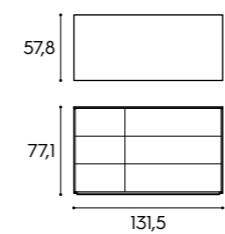

Comò
Chest of drawers