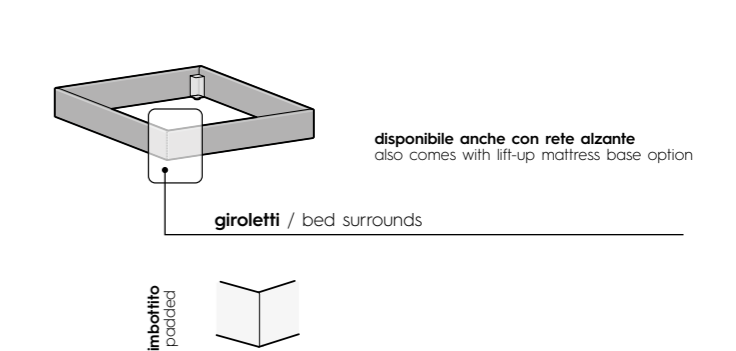

Turca imbottita / Padded platform bed