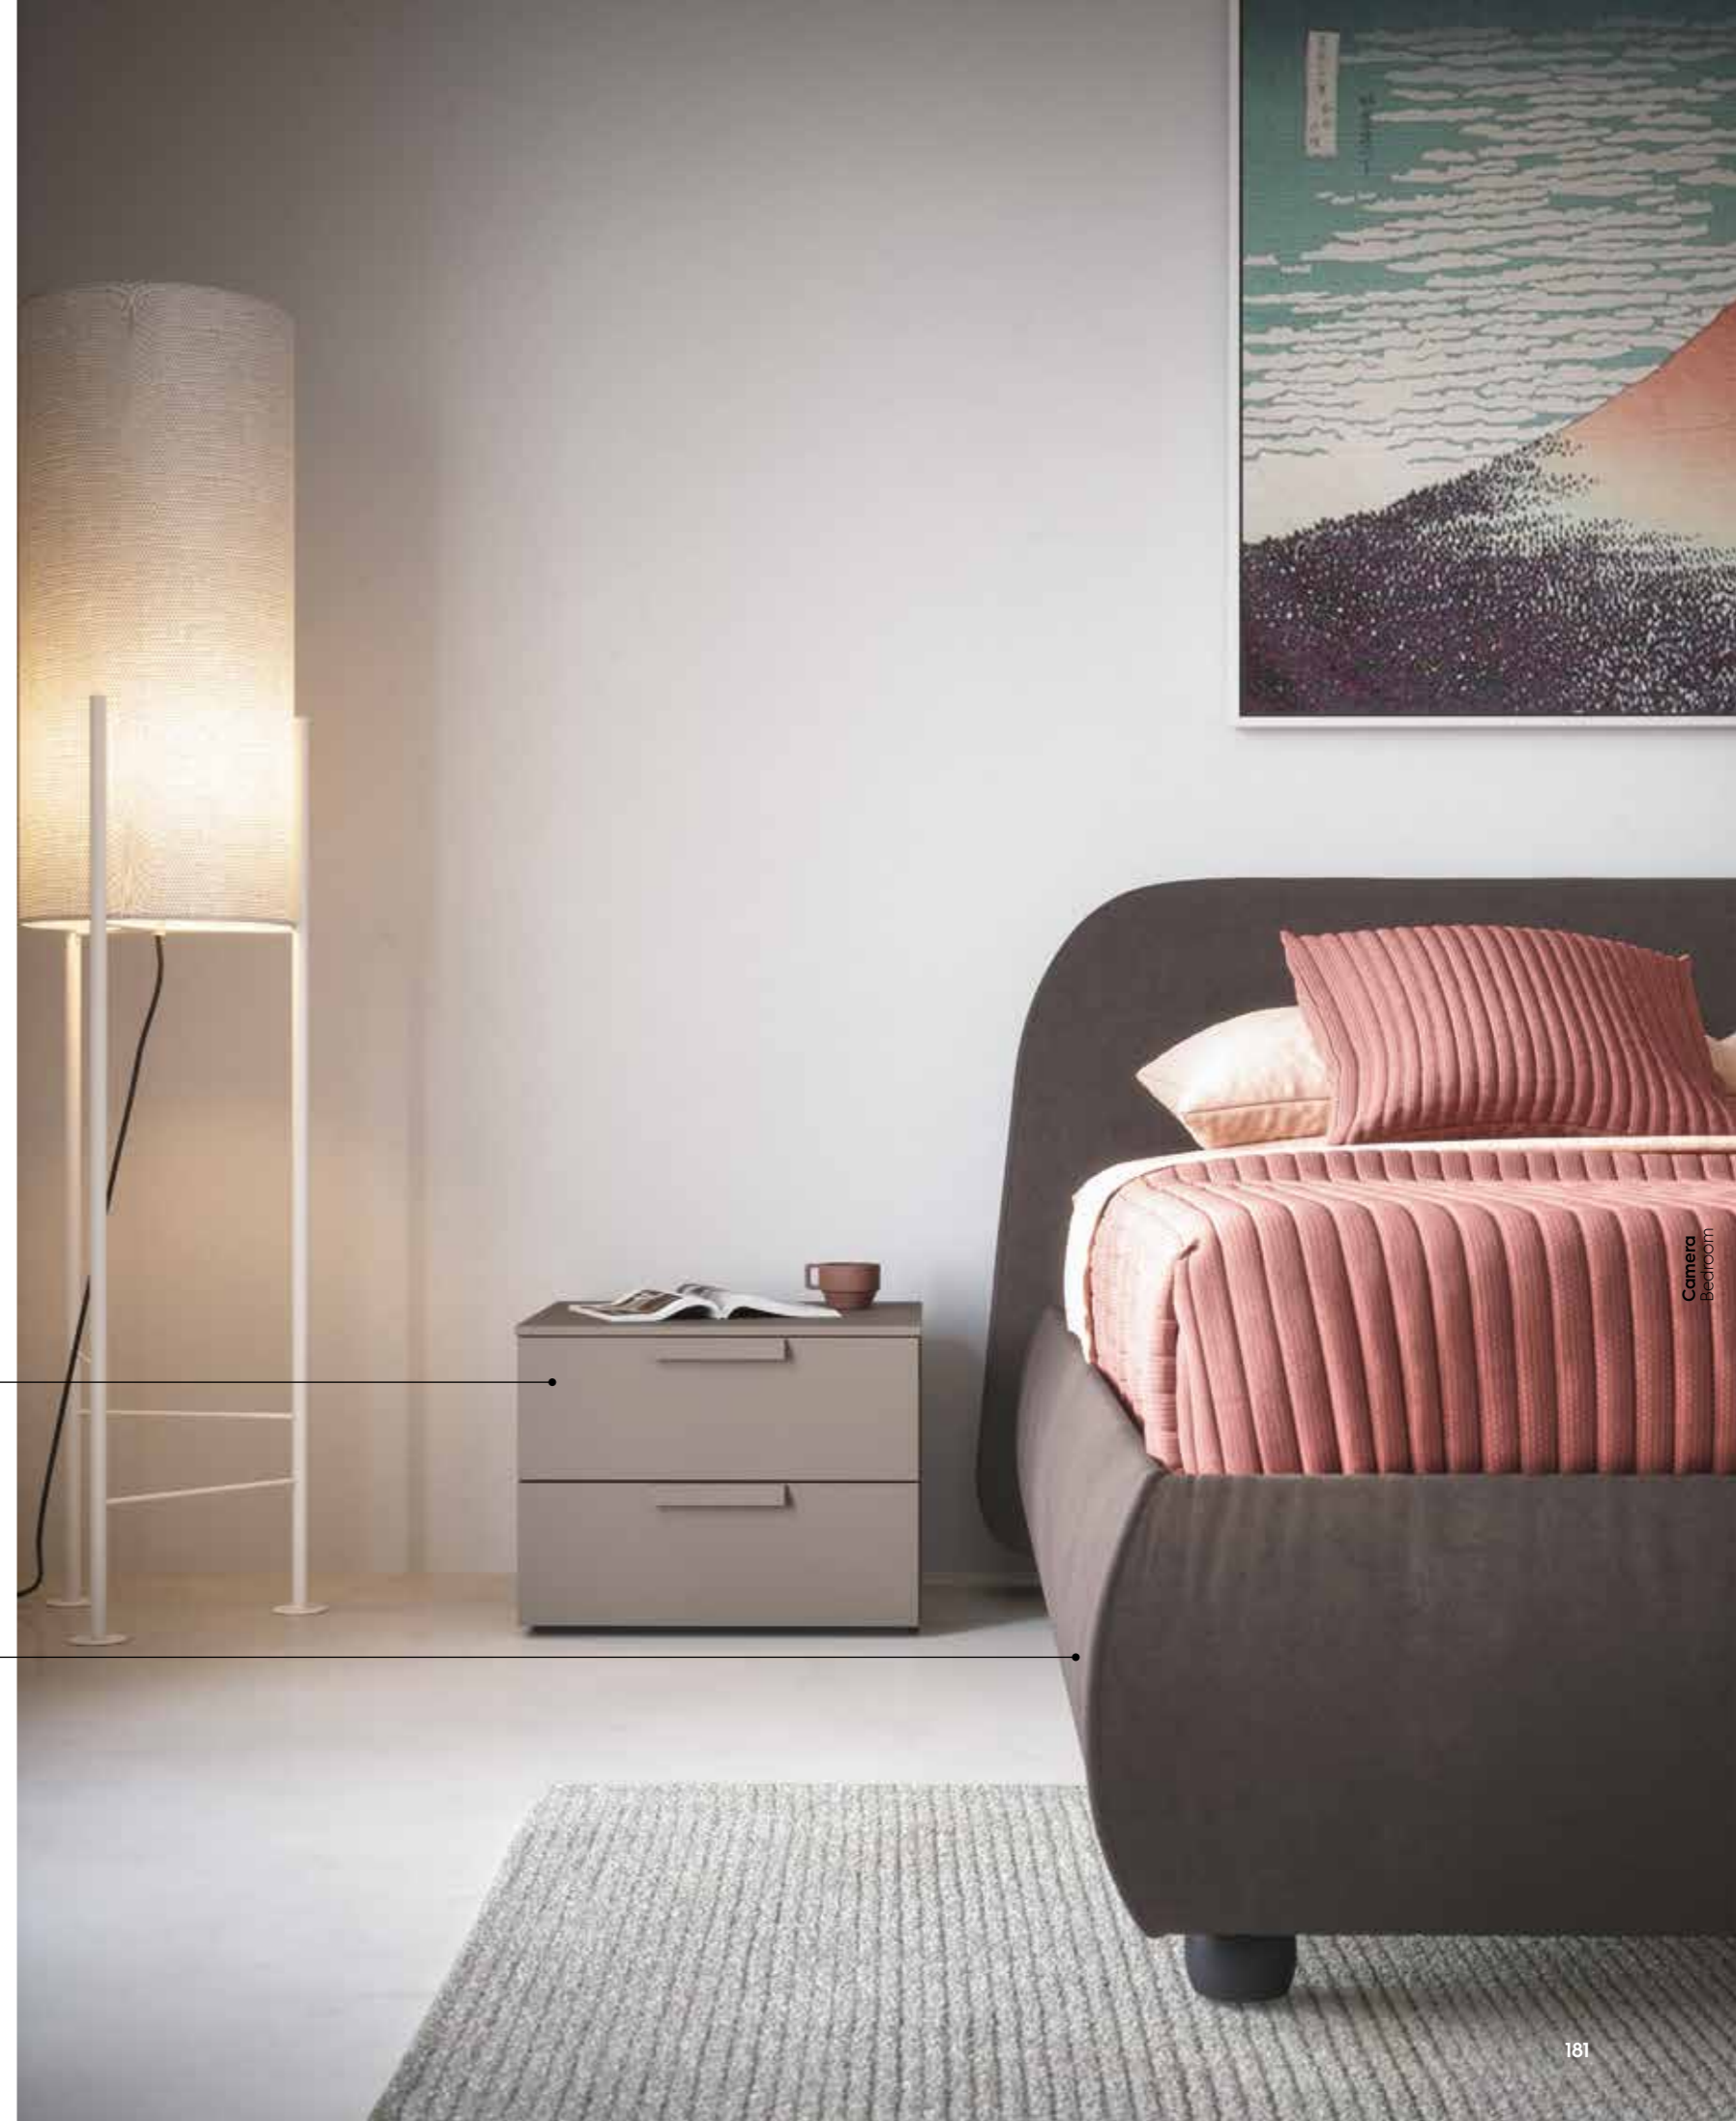

finiture / finishes

basalto / basalto
olmo shade / olmo shade

comodino Oslo / Oslo bedside table
basalto - pag. 326 / basalto - page 326

letto Kora / Kora bed
spot T549 - pag. 315 / spot T549 - page 315