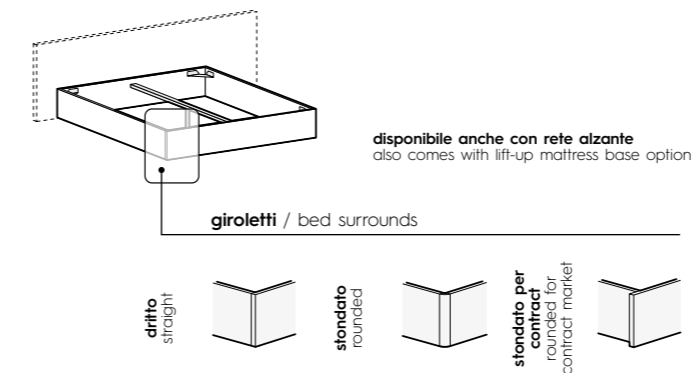

Turca R290 / Platform bed R290