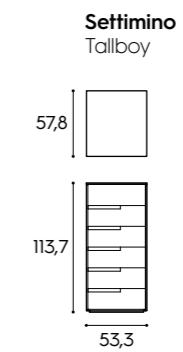

Bonn

Finiture / Finishes
finiture basic e smart / basic and smart finishes

Finiture immagine / Finishes pictured
basalto, calce / basalto, calce

Presente a pag. / Featured on page
188