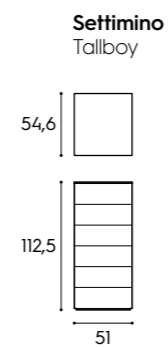

Gruppi letto

Bedroom units

Atene

Finiture / Finishes
finiture basic e smart / basic and smart finishes

Finiture immagine / Finishes pictured
olmo shade / olmo shade

Presente a pag. / Featured on page
147