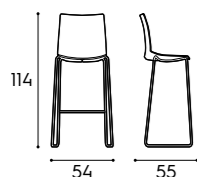

Seduta / Seat
in tecnopolimero / in technopolymer
J00, J10, J23, J36
J00, J10, J23, J36

Basamento in metallo
Metal base
bianco, nero / white, black

Finiture immagine / Finishes pictured
J00, bianco / J00, white

Presente a pag. / Featured on page
47