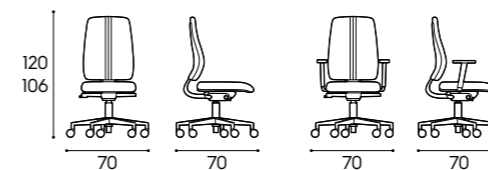

Sedie su ruote

Swivel chairs

Assen

Struttura / Frame
in nylon e rete / in nylon and mesh
nero / black

Seduta imbottita / Padded seat
tessuti per sedie su ruote
swivel chair fabrics

Basamento a 5 razze girevole
5-star swivel base
nero, cromato / black, chrome

Finiture immagine / Finishes pictured
TL32, nero / TL32, black

York

Struttura / Frame
in polipropilene e rete o polipropilene
in polypropylene and mesh
or polypropylene
nero / black

Seduta imbottita / Padded seat
tessuti per sedie su ruote
swivel chair fabrics

Basamento a 5 razze girevole
5-star swivel base
nero, cromato / black, chrome

Finiture immagine / Finishes pictured
TL32, nero / TL32, black

Basilea

Struttura / Frame
in tecnopolimero / in technopolymer
nero / black

Sedia imbottita / Padded chair
tessuti per sedie su ruote
swivel chair fabrics

Basamento a 5 razze girevole
5-star swivel base
nero, cromato / black, chrome

Finiture immagine / Finishes pictured
TL32, nero / TL32, black

Montreal

Struttura / Frame
in polipropilene / in polypropylene
nero / black

Sedia imbottita / Padded chair
tessuti per sedie su ruote
swivel chair fabrics

Basamento a 5 razze girevole
5-star swivel base
nero, cromato / black, chrome

Finiture immagine / Finishes pictured
TL32, nero / TL32, black

Sofia

Struttura / Frame
in tecnopolimero e rete
in technopolymer and mesh
nero / black

Seduta imbottita / Padded seat
tessuti per sedie su ruote
swivel chair fabrics

Basamento a 5 razze girevole
5-star swivel base
nero, cromato / black, chrome

Finiture immagine / Finishes pictured
TL32, nero / TL32, black

Laki

Struttura / Frame
in tecnopolimero / in technopolymer
nero / black

Sedia imbottita / Padded chair
TL30 e TL32 / TL30 and TL32

Basamento a 5 razze girevole
5-star swivel base
nero / black