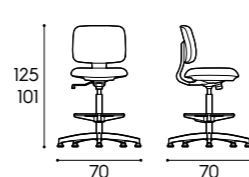

Lounge e Pouf Lounger chair and Ottoman

Sneek

lounge / lounge chair

Sedia imbottita / Padded chair
tessuti per sedie su ruote e feltro
swivel chair fabrics and felt

Basamento in metallo
Metal base
bianco, nero / white, black