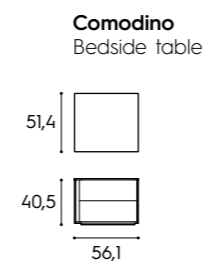

Bilbao

Finiture / Finishes
finiture basic e smart / basic and smart finishes

Finiture immagine / Finishes pictured
cemento, frassino chiaro / cemento, frassino chiaro

Presente a pag. / Featured on page
151, 171