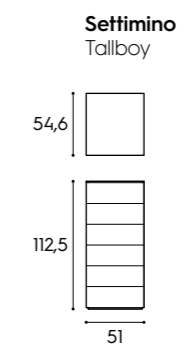

Londra

Finiture / Finishes
olmo shade, nuvola, noce naturale, frassino chiaro, rovere cotto
olmo shade, nuvola, noce naturale, frassino chiaro, rovere cotto

Finiture immagine / Finishes pictured
nuvola / nuvola

Presente a pag. / Featured on page
160