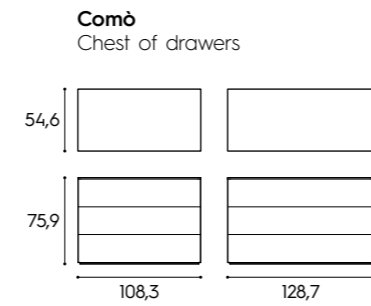

Gruppi letto

Bedroom units

Atene

Finiture / Finishes
finiture basic e smart / basic and smart finishes

Finiture immagine / Finishes pictured
olmo shade / olmo shade

Presente a pag. / Featured on page
147