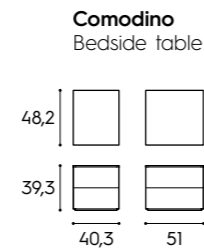

Gruppi letto

Bedroom units

Atene

Finiture / Finishes
finiture basic e smart / basic and smart finishes

Finiture immagine / Finishes pictured
olmo shade / olmo shade

Presente a pag. / Featured on page
147