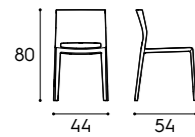

Sedie Chairs

Sedia in tecnopolimero
Technopolymer chair
J00, J21, J54 / J00, J21, J54

Finiture immagine / Finishes pictured
J54 / J54

Presente a pag. / Featured on page
65, 127

Sedia in tecnopolimero
Technopolymer chair
J00 / J00

Finiture immagine / Finishes pictured
J00 / J00

Presente a pag. / Featured on page
73

Sedie imbottite Upholstered chairs

Seduta imbottita / Upholstered chair
tutti i tessuti e feltro
all fabrics and felt

Basamento R1 in metallo
Metal R1 base
bianco / white

Finiture immagine / Finishes pictured
smooth T175, bianco / smooth T175, white

Presente a pag. / Featured on page
49, 77, 101, 175

Seduta imbottita / Upholstered chair
tutti i tessuti e feltro
all fabrics and felt

Basamento R2 in metallo
Metal R2 base
bianco, nero / white, black

Finiture immagine / Finishes pictured
feltro TF23, bianco / felt TF23, white

Presente a pag. / Featured on page
87, 145, 185

Seduta in tecnopolimero
Technopolymer seat
J00, J10, J23, J36 / J00, J10, J23, J36

Basamento R1 in metallo
Metal R1 base
bianco / white

Finiture immagine / Finishes pictured
J00 / J00

Seduta in tecnopolimero
Technopolymer seat
J00, J10, J23, J36 / J00, J10, J23, J36

Basamento R2 in metallo
Metal R2 base
bianco, nero / white, black

Finiture immagine / Finishes pictured
J10, nero / J10, black

Presente a pag. / Featured on page
21, 56, 110, 122

Seduta in ecopelle e gambe in metallo
Imitation leather seat and metal legs
bianco, testa di moro / white, dark brown

Finiture immagine / Finishes pictured
testa di moro / dark brown

Presente a pag. / Featured on page
63, 90, 104, 116