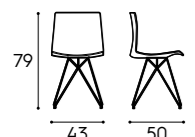

Seduta in tecnopolimero
Technopolymer seat
J00, J10, J23, J36 / J00, J10, J23, J36

Basamento R1 in metallo
Metal R1 base
bianco / white

Finiture immagine / Finishes pictured
J00 / J00