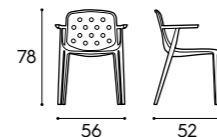

Sedie Chairs

Sedia in tecnopolimero
Technopolymer chair
J00, J21, J54 / J00, J21, J54

Finiture immagine / Finishes pictured
J54 / J54

Presente a pag. / Featured on page
65, 127

Sedia in tecnopolimero
Technopolymer chair
J00 / J00

Finiture immagine / Finishes pictured
J00 / J00

Presente a pag. / Featured on page
73

Sedie imbottite Upholstered chairs

Seduta imbottita / Upholstered chair
tutti i tessuti e feltro
all fabrics and felt

Basamento R1 in metallo
Metal R1 base
bianco / white

Finiture immagine / Finishes pictured
smooth T175, bianco / smooth T175, white

Presente a pag. / Featured on page
49, 77, 101, 175

Seduta imbottita / Upholstered chair
tutti i tessuti e feltro
all fabrics and felt

Basamento R2 in metallo
Metal R2 base
bianco, nero / white, black

Finiture immagine / Finishes pictured
feltro TF23, bianco / felt TF23, white

Presente a pag. / Featured on page
87, 145, 185

Seduta in tecnopolimero
Technopolymer seat
J00, J10, J23, J36 / J00, J10, J23, J36

Basamento R1 in metallo
Metal R1 base
bianco / white

Finiture immagine / Finishes pictured
J00 / J00

Seduta in tecnopolimero
Technopolymer seat
J00, J10, J23, J36 / J00, J10, J23, J36

Basamento R2 in metallo
Metal R2 base
bianco, nero / white, black

Finiture immagine / Finishes pictured
J10, nero / J10, black

Presente a pag. / Featured on page
21, 56, 110, 122

Seduta in ecopelle e gambe in metallo
Imitation leather seat and metal legs
bianco, testa di moro / white, dark brown

Finiture immagine / Finishes pictured
testa di moro / dark brown

Presente a pag. / Featured on page
63, 90, 104, 116