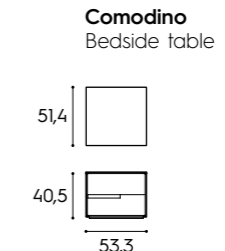

Bonn

Finiture / Finishes
finiture basic e smart / basic and smart finishes

Finiture immagine / Finishes pictured
basalto, calce / basalto, calce

Presente a pag. / Featured on page
188