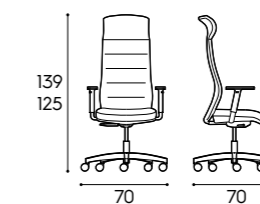

Struttura / Frame
in polipropilene / in polypropylene
nero / black

Sedia imbottita / Padded chair
tessuti per sedie su ruote
swivel chair fabrics

Basamento a 5 razze girevole
5-star swivel base
nero, cromato / black, chrome

Finiture immagine / Finishes pictured
TL32, nero / TL32, black