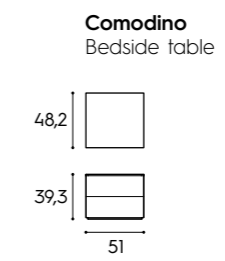

Londra

Finiture / Finishes
olmo shade, nuvola, noce naturale, frassino chiaro, rovere cotto
olmo shade, nuvola, noce naturale, frassino chiaro, rovere cotto

Finiture immagine / Finishes pictured
nuvola / nuvola

Presente a pag. / Featured on page
160