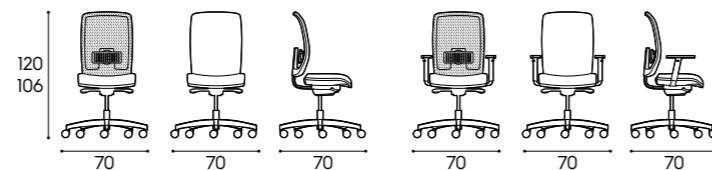

Sedie su ruote

Swivel chairs

Assen

Struttura / Frame
in nylon e rete / in nylon and mesh
nero / black

Seduta imbottita / Padded seat
tessuti per sedie su ruote
swivel chair fabrics

Basamento a 5 razze girevole
5-star swivel base
nero, cromato / black, chrome

Finiture immagine / Finishes pictured
TL32, nero / TL32, black

York

Struttura / Frame
in polipropilene e rete o polipropilene
in polypropylene and mesh
or polypropylene
nero / black

Seduta imbottita / Padded seat
tessuti per sedie su ruote
swivel chair fabrics

Basamento a 5 razze girevole
5-star swivel base
nero, cromato / black, chrome

Finiture immagine / Finishes pictured
TL32, nero / TL32, black

Basilea

Struttura / Frame
in tecnopolimero / in technopolymer
nero / black

Sedia imbottita / Padded chair
tessuti per sedie su ruote
swivel chair fabrics

Basamento a 5 razze girevole
5-star swivel base
nero, cromato / black, chrome

Finiture immagine / Finishes pictured
TL32, nero / TL32, black

Montreal

Struttura / Frame
in polipropilene / in polypropylene
nero / black

Sedia imbottita / Padded chair
tessuti per sedie su ruote
swivel chair fabrics

Basamento a 5 razze girevole
5-star swivel base
nero, cromato / black, chrome

Finiture immagine / Finishes pictured
TL32, nero / TL32, black

Sofia

Struttura / Frame
in tecnopolimero e rete
in technopolymer and mesh
nero / black

Seduta imbottita / Padded seat
tessuti per sedie su ruote
swivel chair fabrics

Basamento a 5 razze girevole
5-star swivel base
nero, cromato / black, chrome

Finiture immagine / Finishes pictured
TL32, nero / TL32, black

Laki

Struttura / Frame
in tecnopolimero / in technopolymer
nero / black

Sedia imbottita / Padded chair
TL30 e TL32 / TL30 and TL32

Basamento a 5 razze girevole
5-star swivel base
nero / black