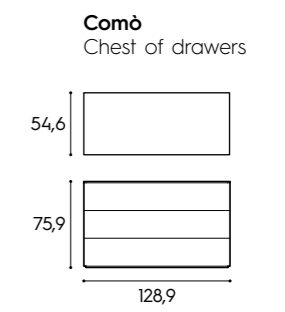

Londra

Finiture / Finishes
olmo shade, nuvola, noce naturale, frassino chiaro, rovere cotto
olmo shade, nuvola, noce naturale, frassino chiaro, rovere cotto

Finiture immagine / Finishes pictured
nuvola / nuvola

Presente a pag. / Featured on page
160