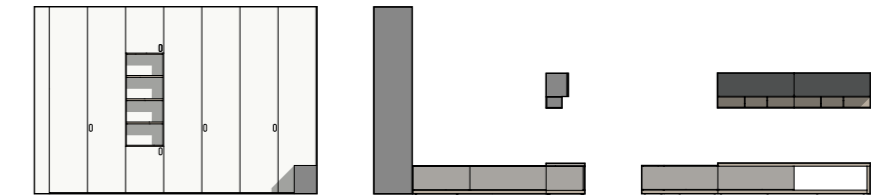

parete attrezzata
wall system

L / W 445 cm
H / H 294,5 cm
P / D 60,6 cm

L / W 332 cm
H / H 294,5 cm
P / D 35,8 cm

L / W 360 cm
H / H 190 cm
P / D 61 cm

elementi / elements

armadio battente / hinged door wardrobe
basi in appoggio / sit-on-top base units
pedana h 5,7 cm / plinth H 5,7 cm
piano in appoggio / sit-on-top top
pensili / wall units
casellari Zip12 / Zip12 shelving units

finiture / finishes

bianco / bianco
intonaco / intonaco
noce naturale / noce naturale
lavagna / lavagna