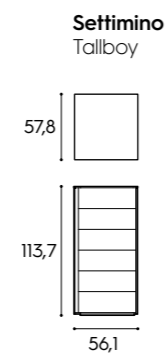

Bilbao

Finiture / Finishes
finiture basic e smart / basic and smart finishes

Finiture immagine / Finishes pictured
cemento, frassino chiaro / cemento, frassino chiaro

Presente a pag. / Featured on page
151, 171