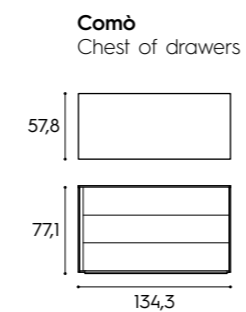

Bilbao

Finiture / Finishes
finiture basic e smart / basic and smart finishes

Finiture immagine / Finishes pictured
cemento, frassino chiaro / cemento, frassino chiaro

Presente a pag. / Featured on page
151, 171