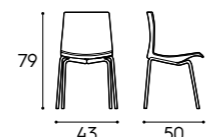

Sedie Chairs

Sedia in tecnopolimero
Technopolymer chair
J00, J21, J54 / J00, J21, J54

Finiture immagine / Finishes pictured
J54 / J54

Presente a pag. / Featured on page
65, 127

Sedia in tecnopolimero
Technopolymer chair
J00 / J00

Finiture immagine / Finishes pictured
J00 / J00

Presente a pag. / Featured on page
73

Sedie imbottite Upholstered chairs

Seduta imbottita / Upholstered chair
tutti i tessuti e feltro
all fabrics and felt

Basamento R1 in metallo
Metal R1 base
bianco / white

Finiture immagine / Finishes pictured
smooth T175, bianco / smooth T175, white

Presente a pag. / Featured on page
49, 77, 101, 175

Seduta imbottita / Upholstered chair
tutti i tessuti e feltro
all fabrics and felt

Basamento R2 in metallo
Metal R2 base
bianco, nero / white, black

Finiture immagine / Finishes pictured
feltro TF23, bianco / felt TF23, white

Presente a pag. / Featured on page
87, 145, 185

Seduta in tecnopolimero
Technopolymer seat
J00, J10, J23, J36 / J00, J10, J23, J36

Basamento R1 in metallo
Metal R1 base
bianco / white

Finiture immagine / Finishes pictured
J00 / J00

Seduta in tecnopolimero
Technopolymer seat
J00, J10, J23, J36 / J00, J10, J23, J36

Basamento R2 in metallo
Metal R2 base
bianco, nero / white, black

Finiture immagine / Finishes pictured
J10, nero / J10, black

Presente a pag. / Featured on page
21, 56, 110, 122

Seduta in ecopelle e gambe in metallo
Imitation leather seat and metal legs
bianco, testa di moro / white, dark brown

Finiture immagine / Finishes pictured
testa di moro / dark brown

Presente a pag. / Featured on page
63, 90, 104, 116