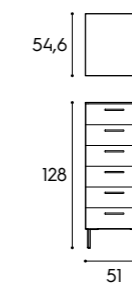

Finiture / Finishes

finiture basic e smart (escluso finiture materiche ed ecolegno su gambe)
basic and smart finishes (except textured and eco-wood finishes on legs)

Tutte le maniglie (escluso push-pull)

Any handle options (except push-to-open system)

Finiture immagine / Finishes pictured

intonaco, cemento / intonaco, cemento

Presente a pag. / Featured on page

183