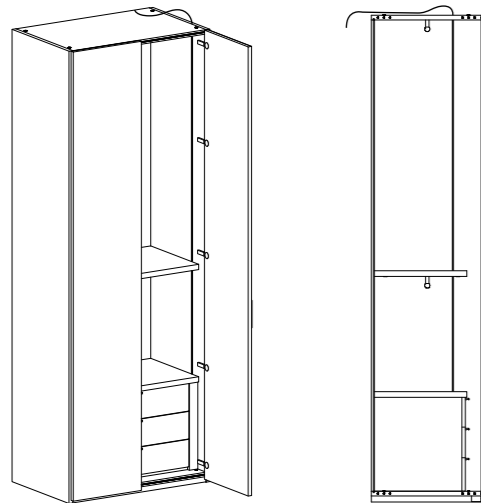

Presca da incasso
Flush socket

Finitura in metallo / Metal finish
brunito / bronze

chiusa / closed

aperta / open

Luce LED verticale per armadio e cabina armadio
Vertical LED light for wardrobe and walk-in closet