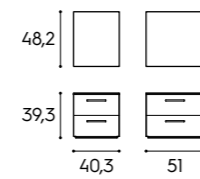

Comodino
Bedside table

Settimino
Tallboy