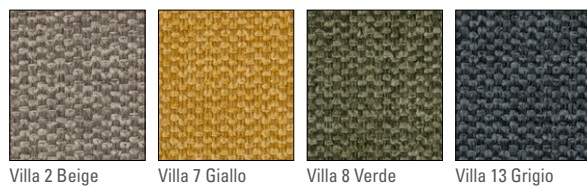

L 44 P 51 H 92
 Sedia in Tessuto
Fabric chair
 Chaises en tissu
SEL003/GLBG

L 44 P 51 H 92
 Sedia in Ecopelle
Faux leather chair
 Chaises en cuir fauteuil
SEL003/1007

L 44 P 51 H 92
 Sedia in Ecopelle
Faux leather chair
 Chaises en cuir fauteuil
SEL003/BL15

MADE IN ITALY 

Miami

Tessuti

Villa 2 Beige Villa 7 Giallo Villa 8 Verde Villa 13 Grigio

Tortora Nuvolato Marrone Nuvolato Bianco Nuvolato Nero Nuvolato

Ecopelle BL15

Grigio Londra

 MADE IN ITALY