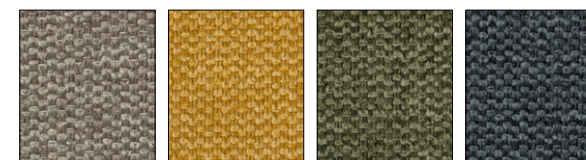

Tessuti

Villa 2 Beige Villa 7 Giallo Villa 8 Verde Villa 13 Grigio