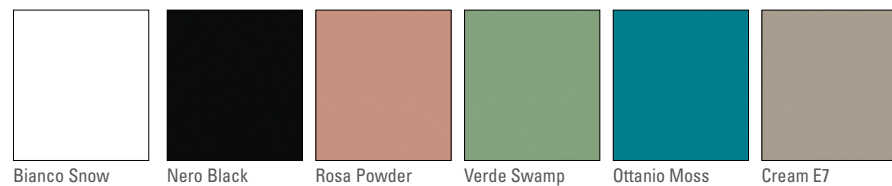

Bianco Snow Nero Black Rosa Powder Verde Swamp Ottanio Moss Cream E7