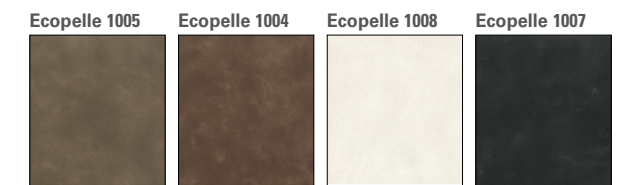

Tortora Nuvolato Marrone Nuvolato Bianco Nuvolato Nero Nuvolato

MADE IN ITALY

Roma